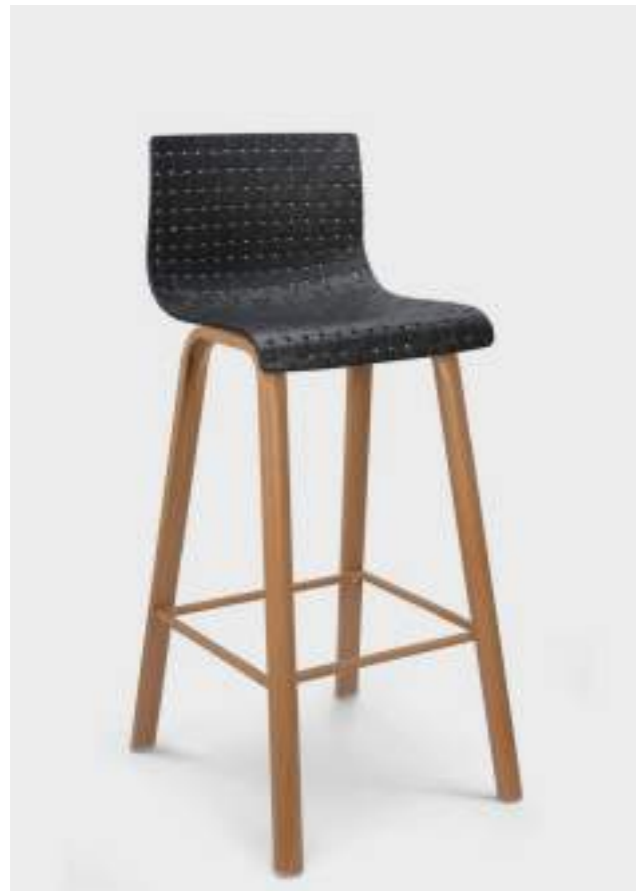

RETRO

The Barstool combines a sleek, modern finish with a retro twist, Hence the name "RETRO". Featuring a quality oak frame and a curved seat with attractive weave design, this barstool will bring character to any kitchen bar or dining setting. The perfect choice if you are looking for an economical, low maintenance, study barstool with a backrest.

• • •

LISBO

The LISBO bar stool has a minimalistic plastic stool to a more full-bodied upholstered version. With a curved backrest and long, elegant wooden legs, it enjoys a simple yet strong visual presence that makes it ideal as a bar stool in a public environment, as well as for informal meetings and meals. Available in two heights and in a range of wood finishes and colours.

• • •