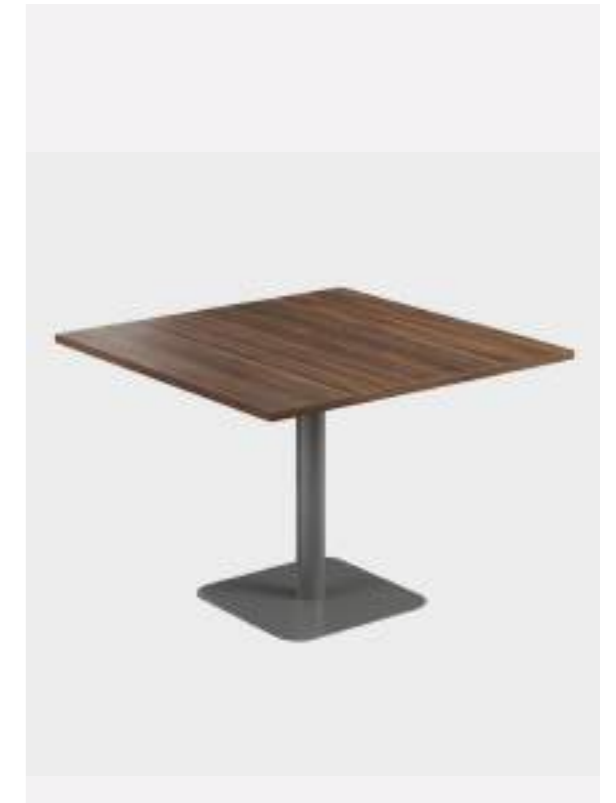

CONVENE ROUND

This CONVENE ROUND Table is ideal for your office, cafe or stay at home workplace, providing a place for you to place your items or do your work. It has a stylish disc base flush to the floor to keep it free-standing, avoiding trip hazards in your area.

CONVENE SQUARE

The CONVENE SQUARE table collection features simple, contemporary lines and its expansive product offering supports virtually any workplace environment. Convene Square tables are offered in a variety of sizes, shapes and heights and built to withstand prolonged use.